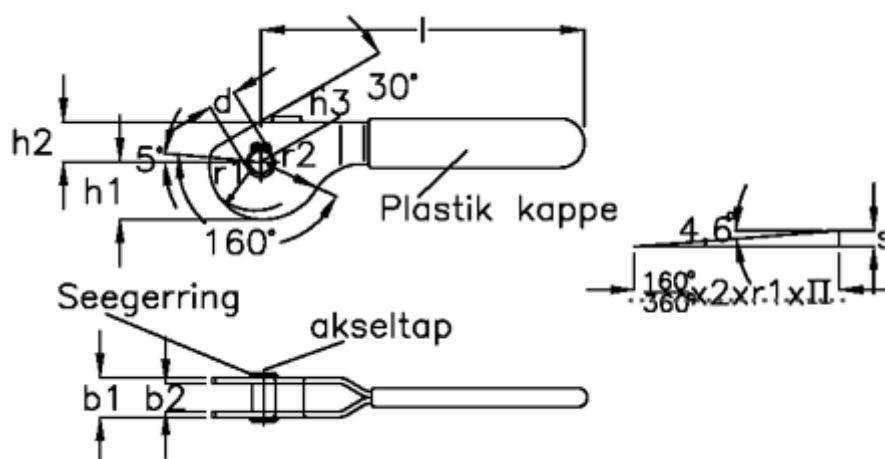

Article number: 20560029

Description: E+G Double cam lever  
GN 917-8-13

## Measures

B1 = 13	r2 = 21.07
B2 = 9	r2-h3 = 9.07
d = 8	s = 3.87
H1 = 19.54	
H2 = 14	
H3 = 12	
L = 114	
r1 = 17.2	